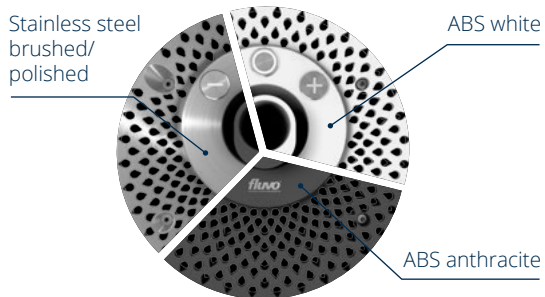

XANAS® Material selection

Assembly kit available in ABS high-performance plastic or high-quality stainless steel.