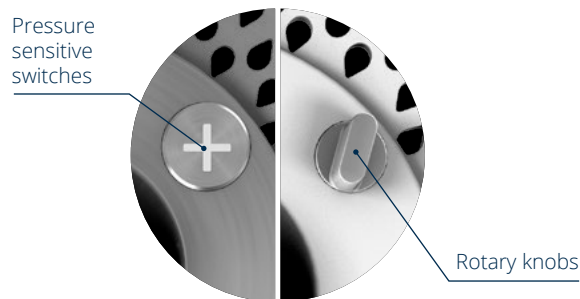

XANAS® Activation options

Versions with pressure sensitive switches or rotary knobs for a stepless regulation of water and air flow.