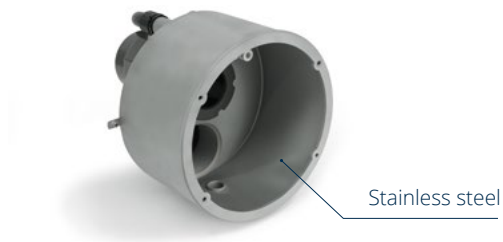

XANAS® Installation kit

For all types of pools as well as for retrofitting. Weldable in stainless steel pools.