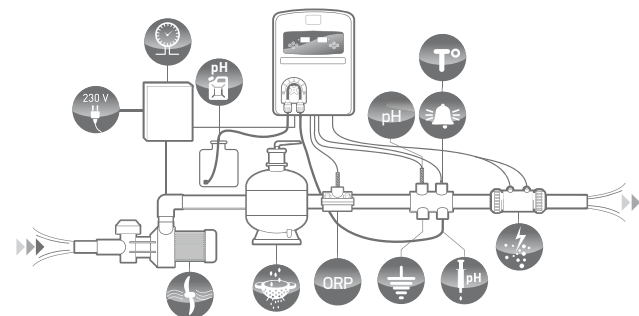

→ PH CALIBRATION SOLUTIONS

→ SALT/TH TEST STRIPS

A complete treatment, your way to peace of mind!

- **Self cleaning cell** by adjustable polarity inversion according to the water hardness
- **Display of water temperature**
- **Proportional pH regulation** adjustable set point from 6,8 to 7,6
- Acid or basic **correcting modes**
- **Factory calibrated pH probe** (no calibration during installation) with 1 year warranty
- **High/Low ORP safety**
- **ORP probe** warranted 1 year
- **Suitable for all kind of configurations:** indoor pool, automatic cover, pool enclosure...

JUSTSALT® PRO +

- Adjustable ORP set point and display of ORP value on digital screen
- **Proportional regulation** according to pool volume. Exclusive technology allowing correcting agent optimization
- **Automatic pool winterizing** and pool opening
- ORP probe **calibration**

OPTIONS

- **Analysis chamber**
- **Pool automation pool system SIMPLEO®**
- **POOL TERRE** grounding kit

> HOW TO INSTALL JUSTSALT PRO®

POOL TECHNOLOGIE +

- **20 years of experience** dedicated to the swimming pools water treatment (Made in France)
- **Advanced electronics** to combine performance and ease of use
- **High quality cells and probes** that provide exceptional lifespan
- **Real customer service** with a Hotline specially dedicated to end users